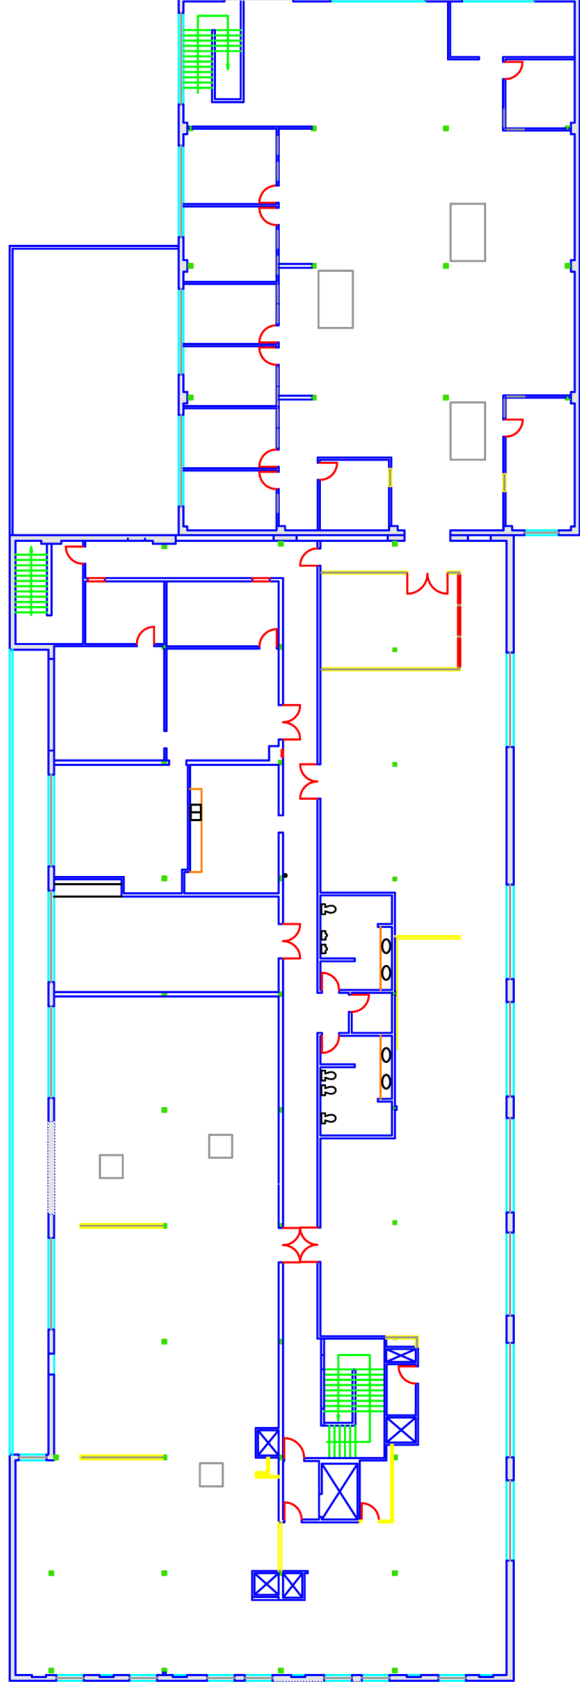

# PRODUCTION OFFICES

1024 N. Orange Drive . Hollywood, CA 90038

1024 NORTH ORANGE DRIVE - 1st Floor

1024 NORTH ORANGE DRIVE - 2nd Floor Plan