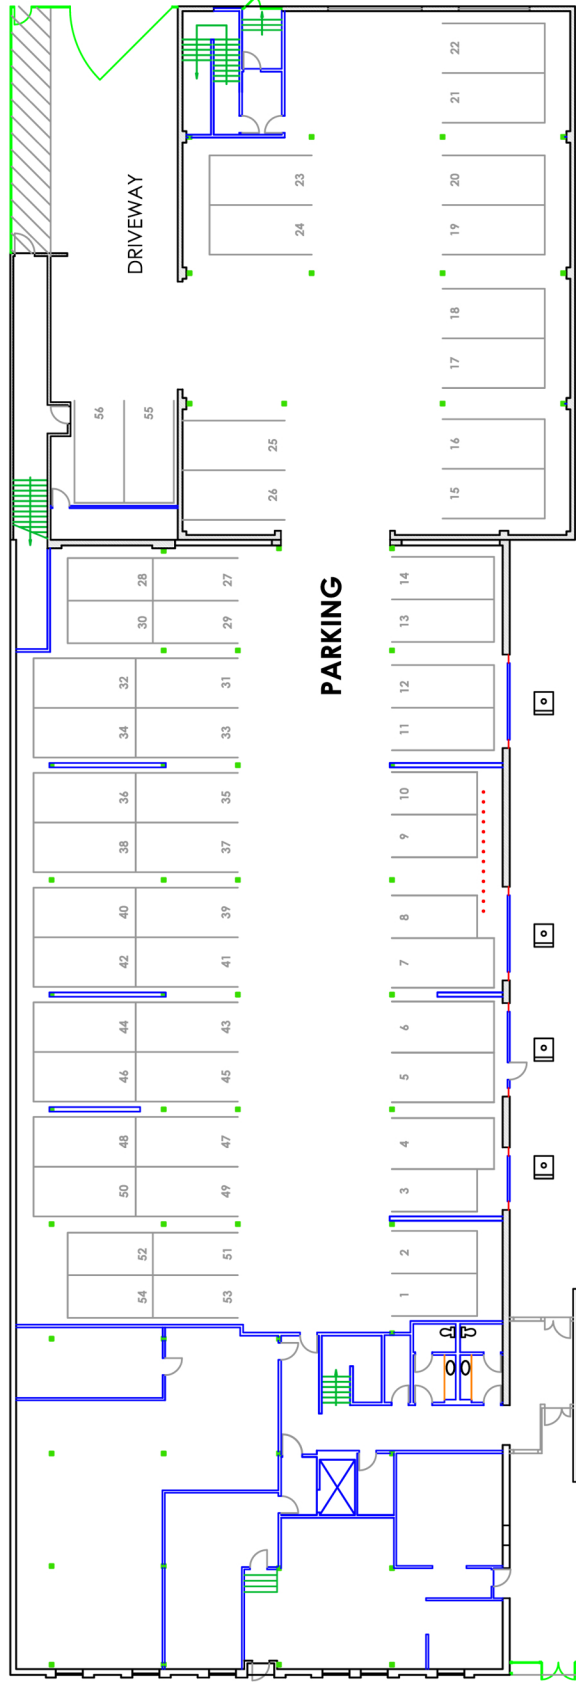

# PRODUCTION OFFICES

1024 N. Orange Drive . Hollywood, CA 90038

1024 NORTH ORANGE DRIVE - 1st Floor

1024 NORTH ORANGE DRIVE - 2nd Floor Plan